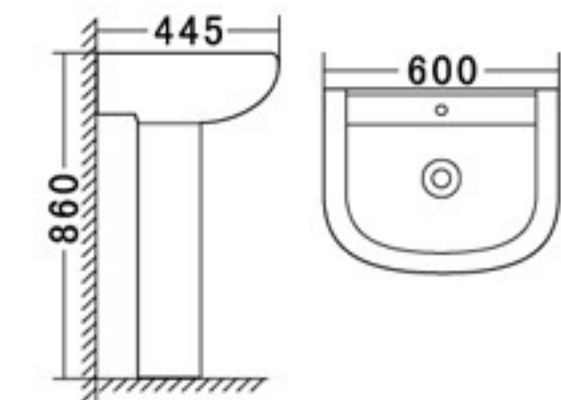

Code: 2341A

直冲式分体坐便器(横排)
Washdown Two-piece Closet(P-trap)
Size: 645×365×800mm
S-trap, 220, 250, 300mm Roughing-in
P-trap, 180mm Roughing-in

Code: 2341B

立柱盆
Pedestal Basin
Size: 600×445×860mm
Fixing to wall back

Code: 2341C

妇洗器
Bidet
Size: 495×365×420mm
Fixing to wall back