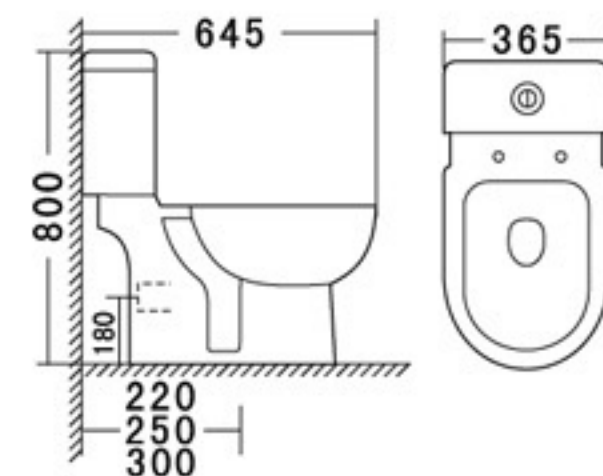

Code: 2341A

直冲式分体坐便器(横排)
Washdown Two-piece Closet(P-trap)
Size: 645×365×800mm
S-trap, 220, 250, 300mm Roughing-in
P-trap, 180mm Roughing-in

Code: 2341B

立柱盆
Pedestal Basin
Size: 600×445×860mm
Fixing to wall back

Code: 2341C

妇洗器
Bidet
Size: 495×365×420mm
Fixing to wall back